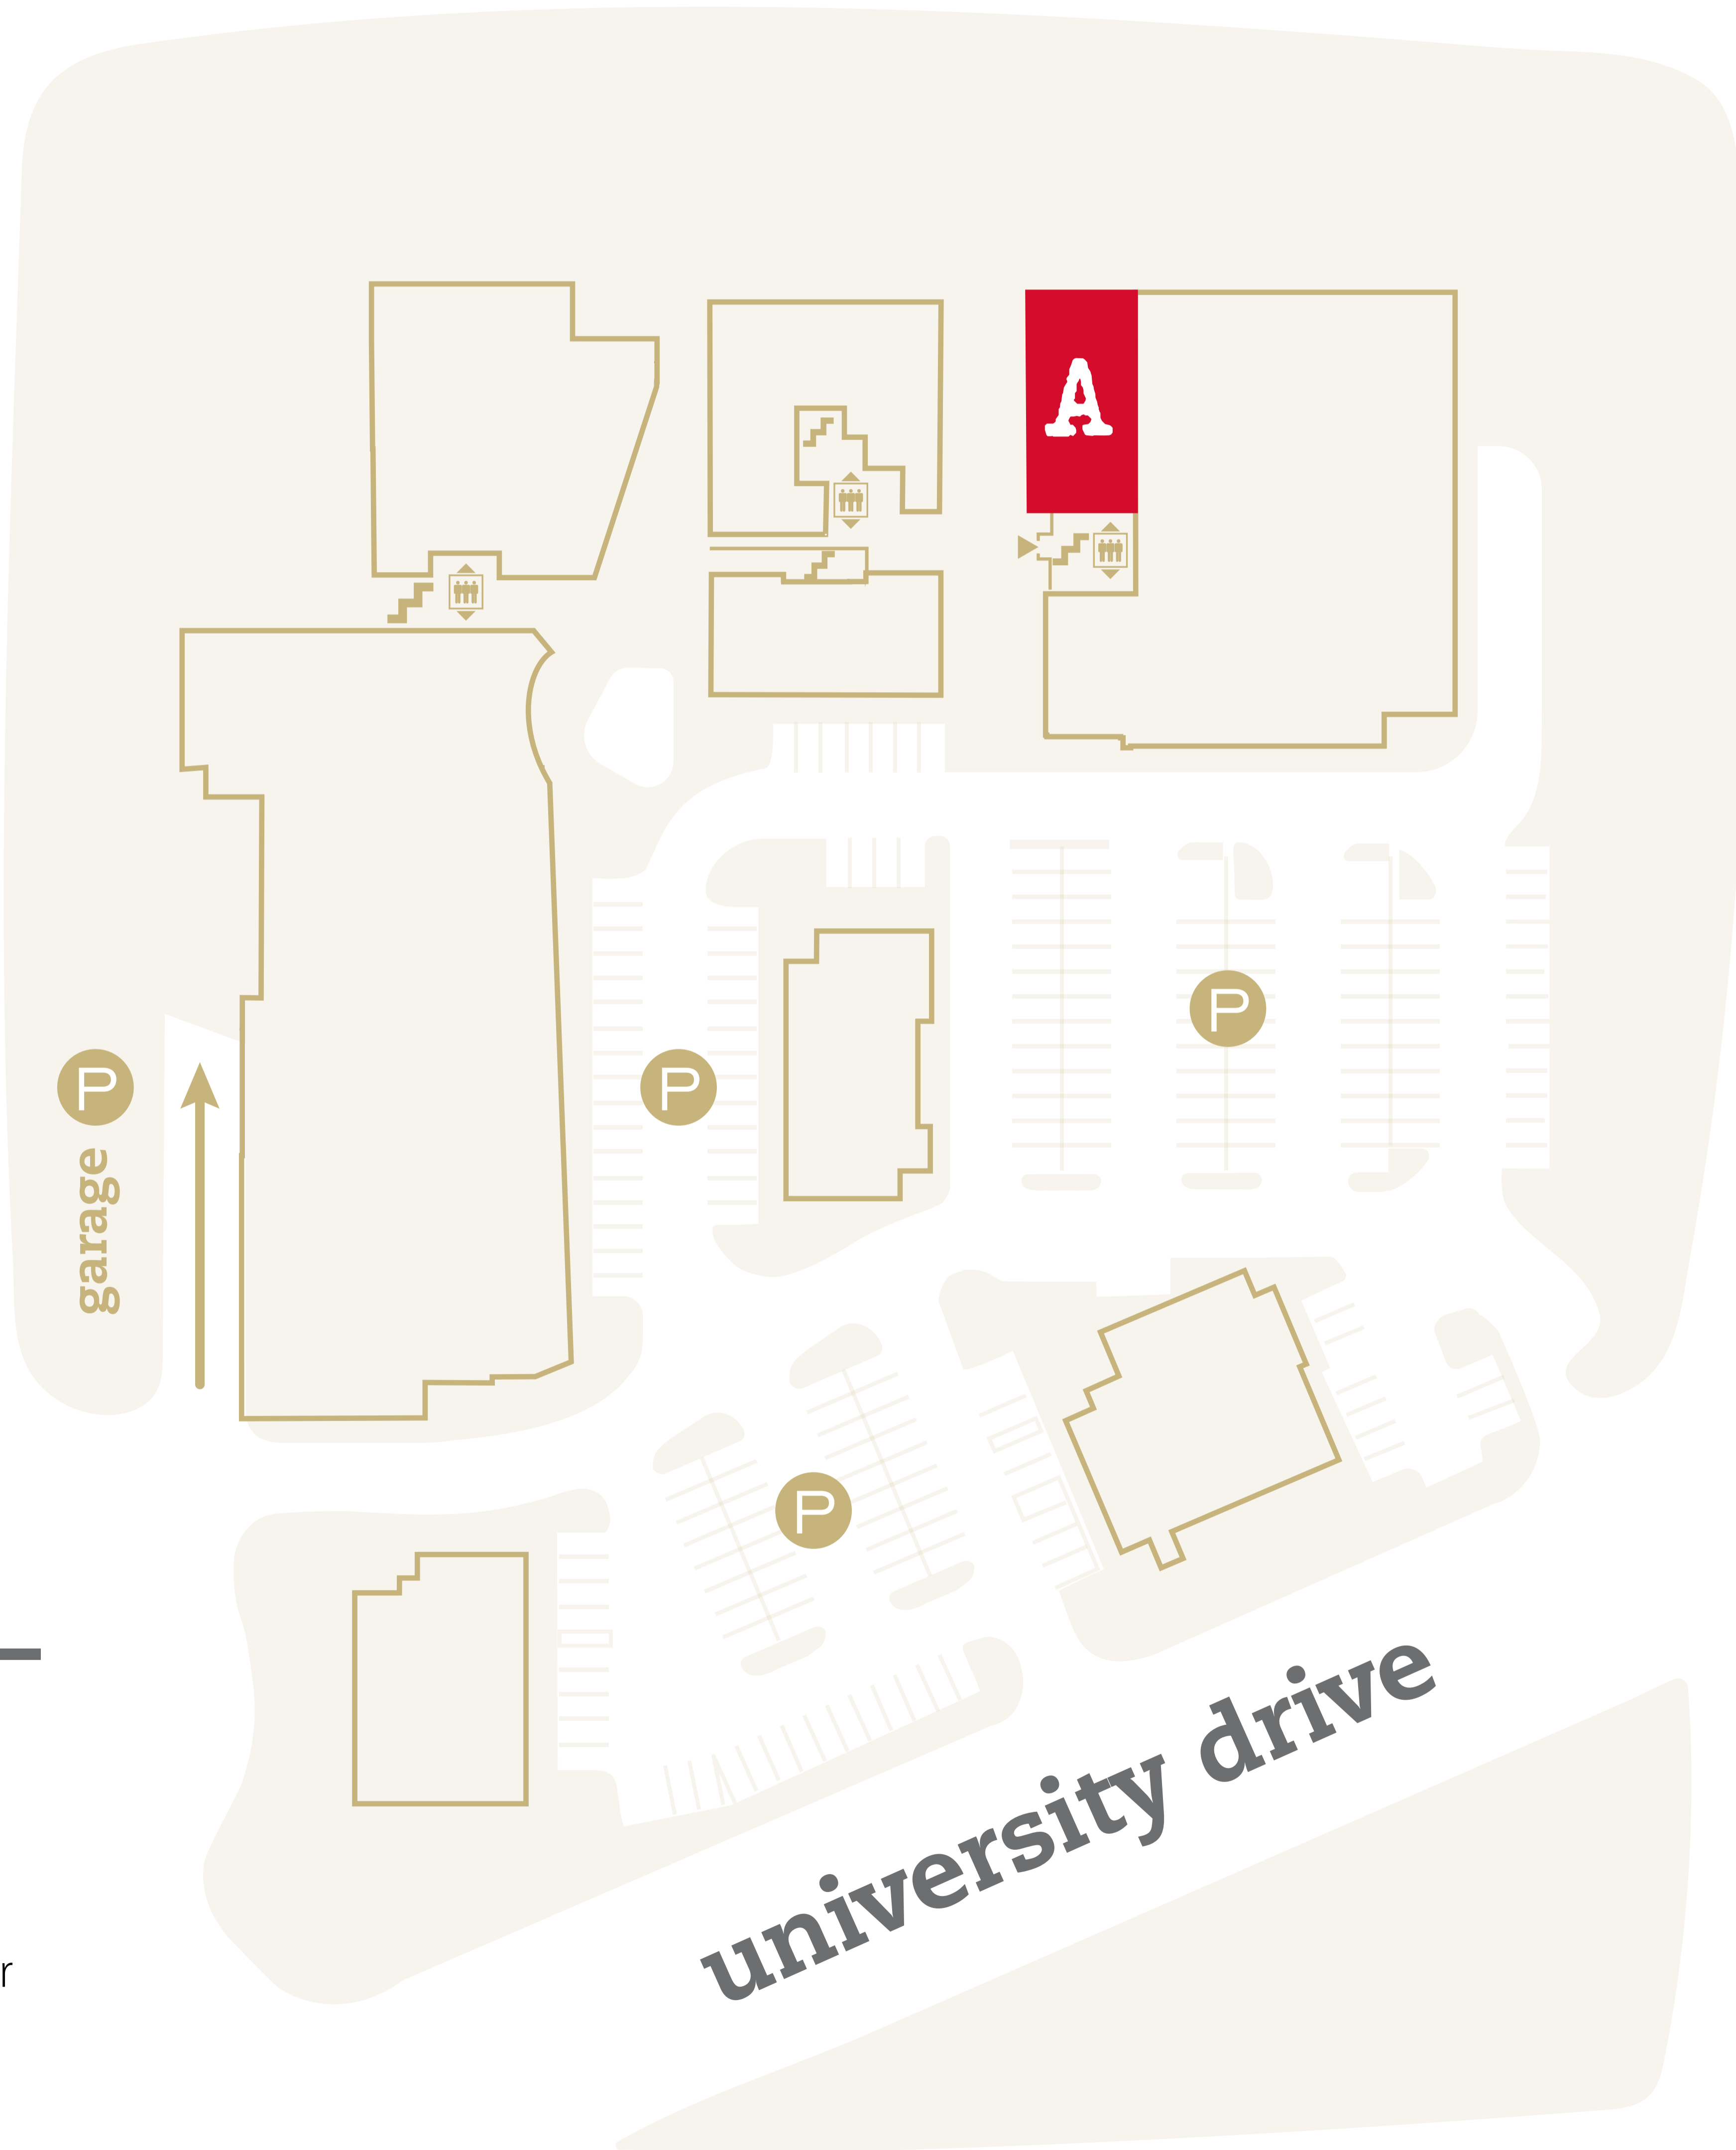

Ascension

at WESTBEND

trinity river

legend

 stairs

 parking

 elevator

N